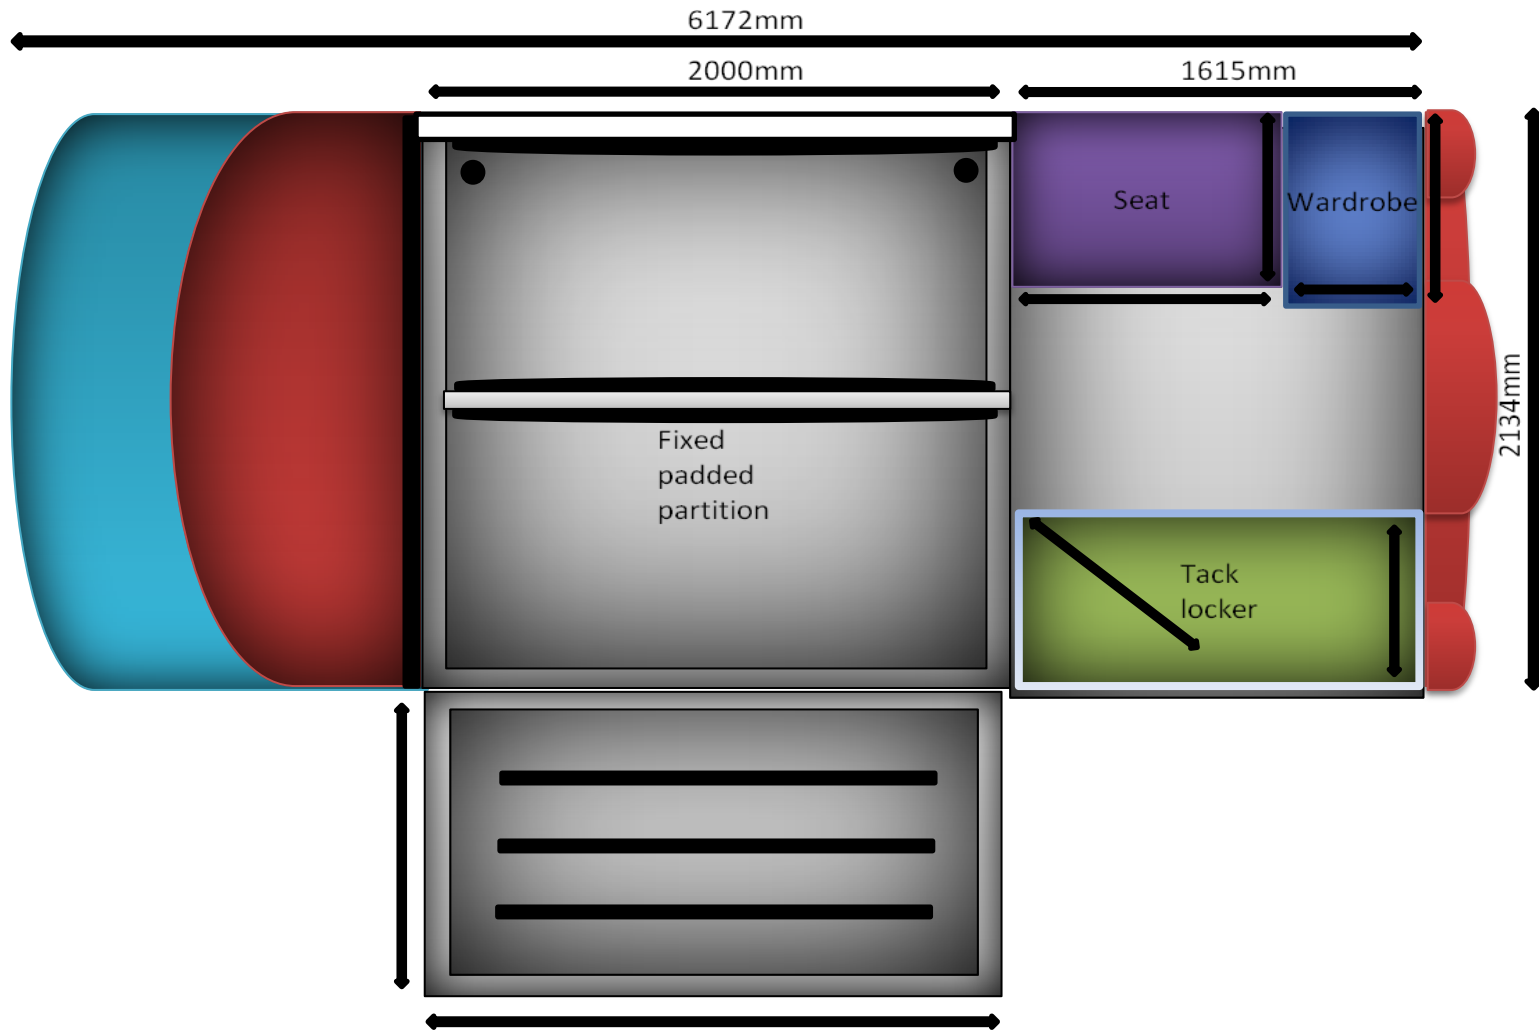

3.5t Aeos Compact Layout with measurements

4.5t Aeos Compact Layout with measurements